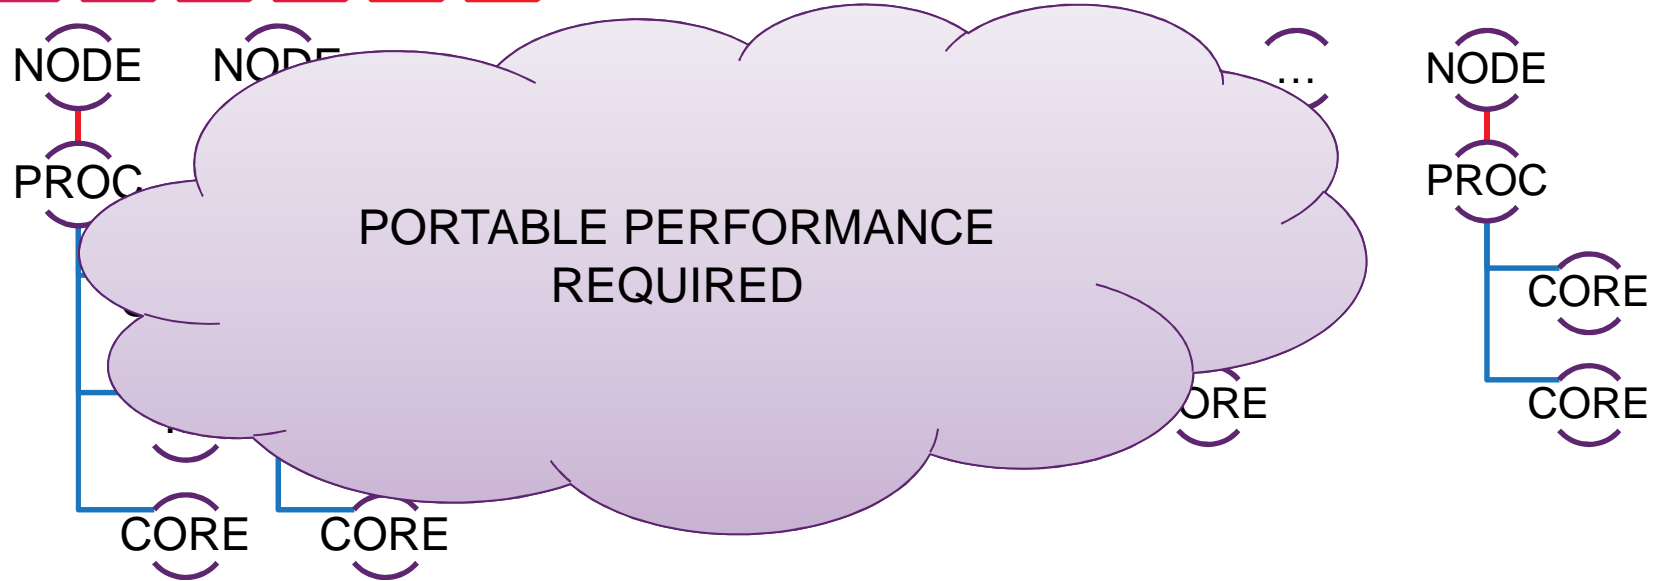

allinea

Towards more vertical & horizontal scalability

INTEL KNIGHTS LANDING

NVIDIA GPUS

FPGAs

NEXT-GEN INTEL XEON

ARM v8

esiwace
CENTRE OF EXCELLENCE IN SIMULATION OF WEATHER
AND CLIMATE IN EUROPE

- **Helping the HPC community design the best applications**

allinea
FORGE
DDT + MAP

- Reach highest levels of scalability and accuracy
- Improve performance portability and reliability

ESIWACE WP3 (Usability) tasks include: