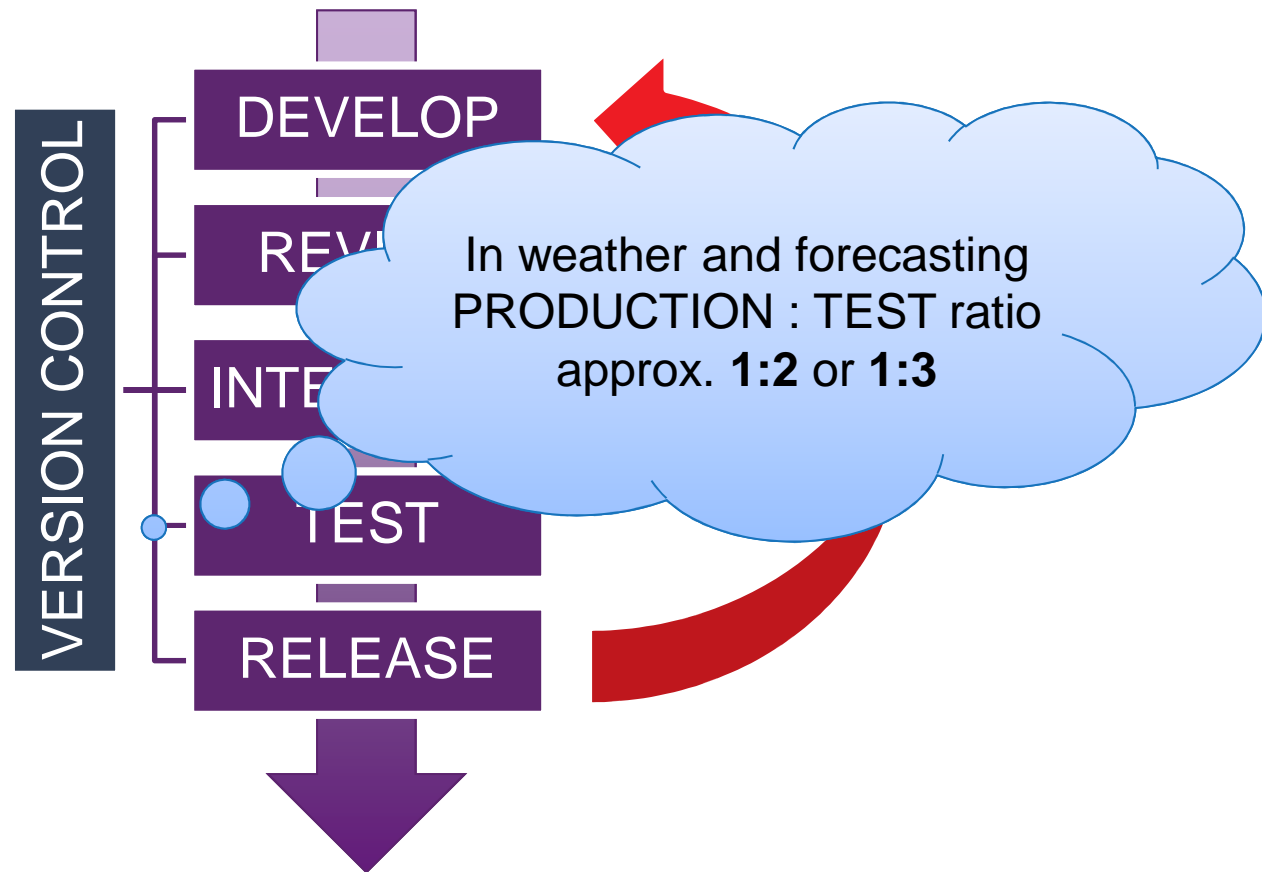

Development workflow in the industry

esiwace
CENTRE OF EXCELLENCE IN SIMULATION OF WEATHER
AND CLIMATE IN EUROPE

allinea