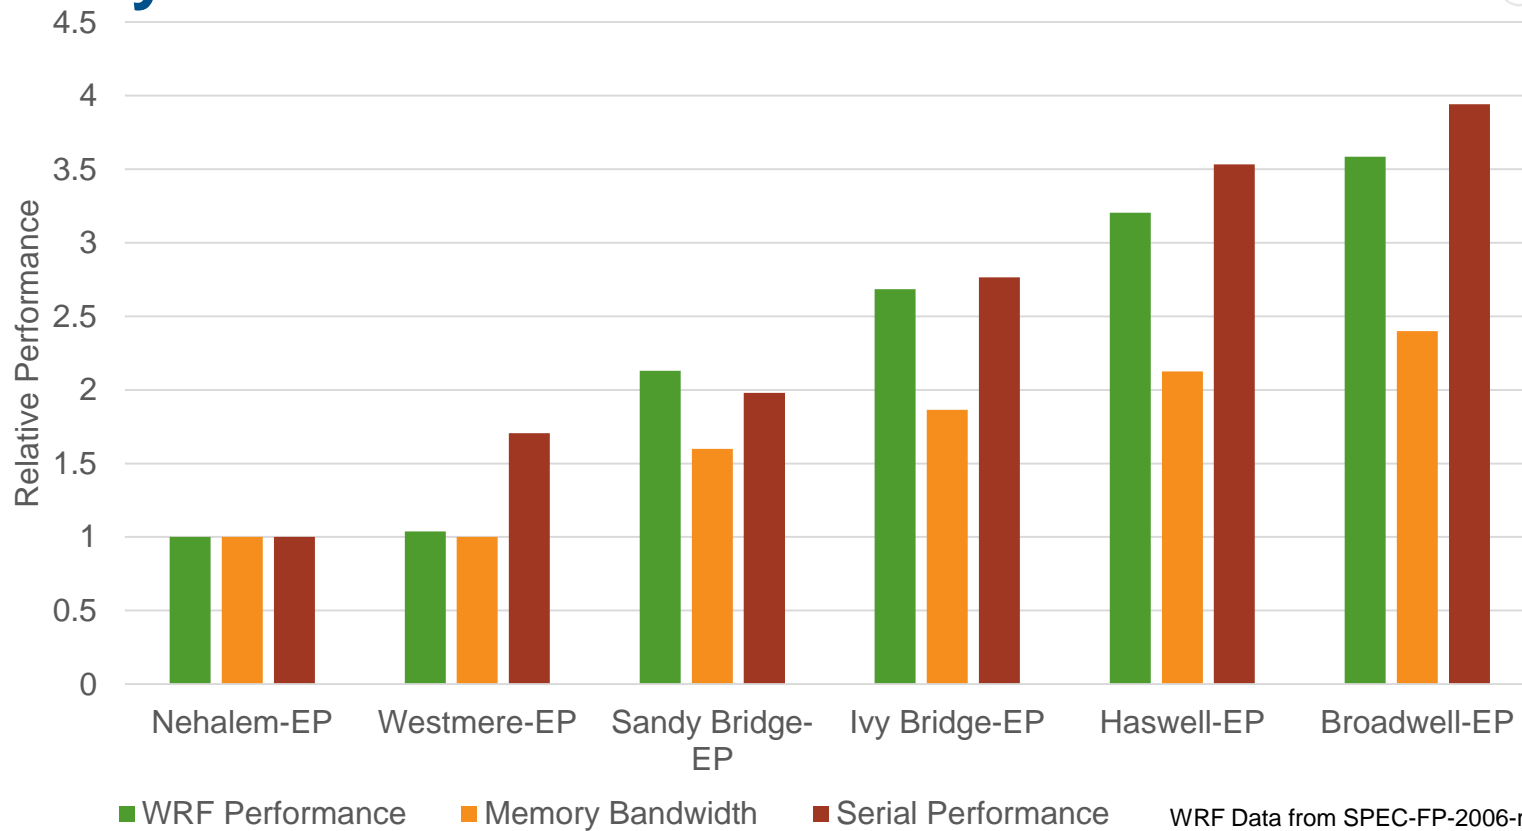

Memory Bandwidth & Serial Performance

WRF Data from SPEC-FP-2006-rate:
<https://www.spec.org/cgi-bin/osgresults?conf=rfp2006>

COMPUTE

STORE

ANALYZE