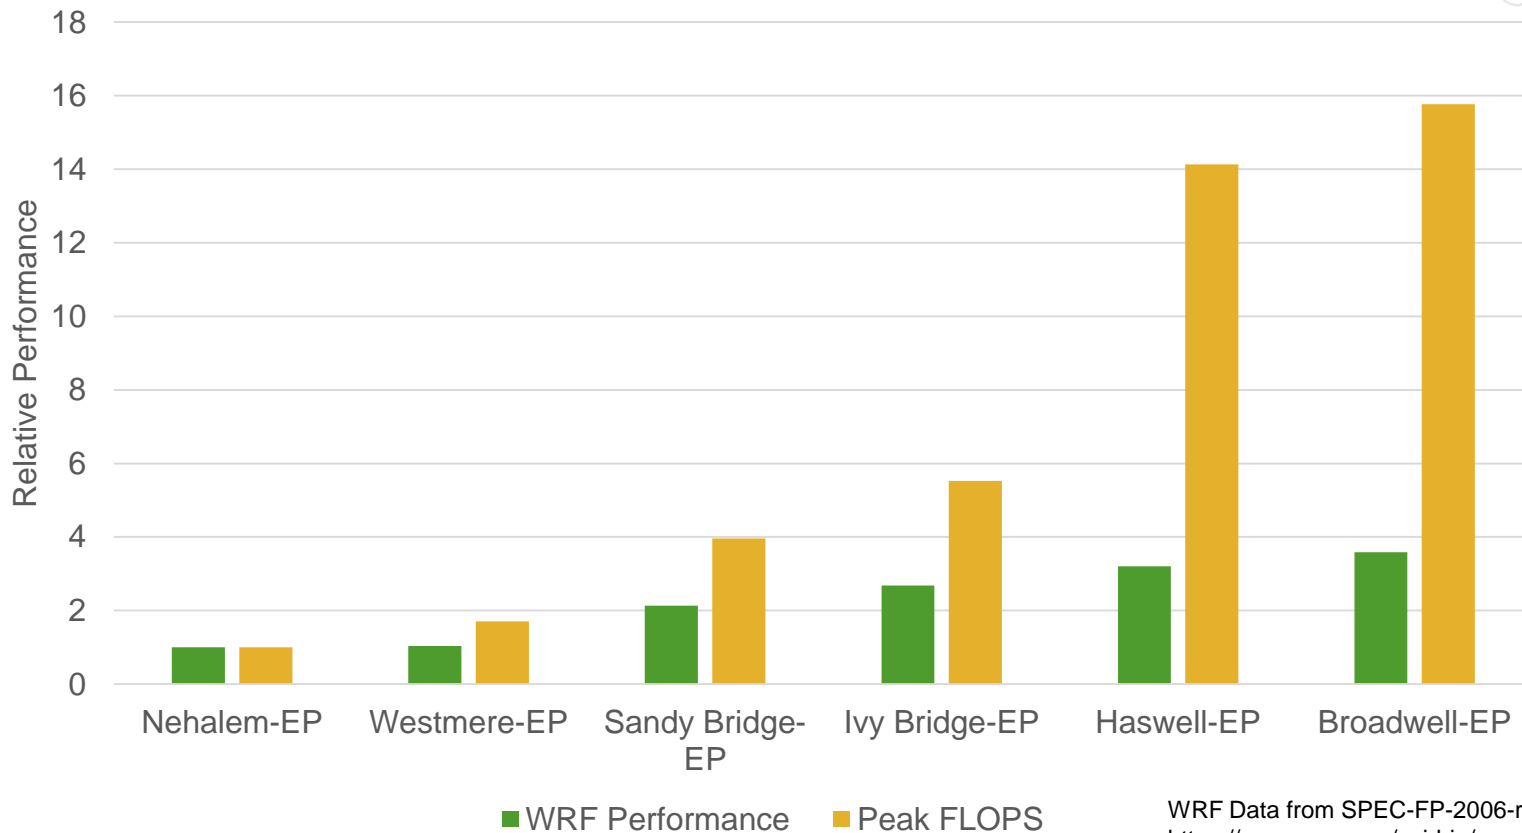

STORE

ANALYZE

Guess the Data!

Clock vs Cores for Intel Xeon CPUs

COMPUTE

STORE

ANALYZE

Historical Performance Trends

WRF Data from SPEC-FP-2006-rate:
<https://www.spec.org/cgi-bin/osgresults?conf=rfp2006>

COMPUTE

STORE

ANALYZE

FLOPs aren't the bottleneck!

WRF Data from SPEC-FP-2006-rate:
<https://www.spec.org/cgi-bin/osgresults?conf=rfp2006>