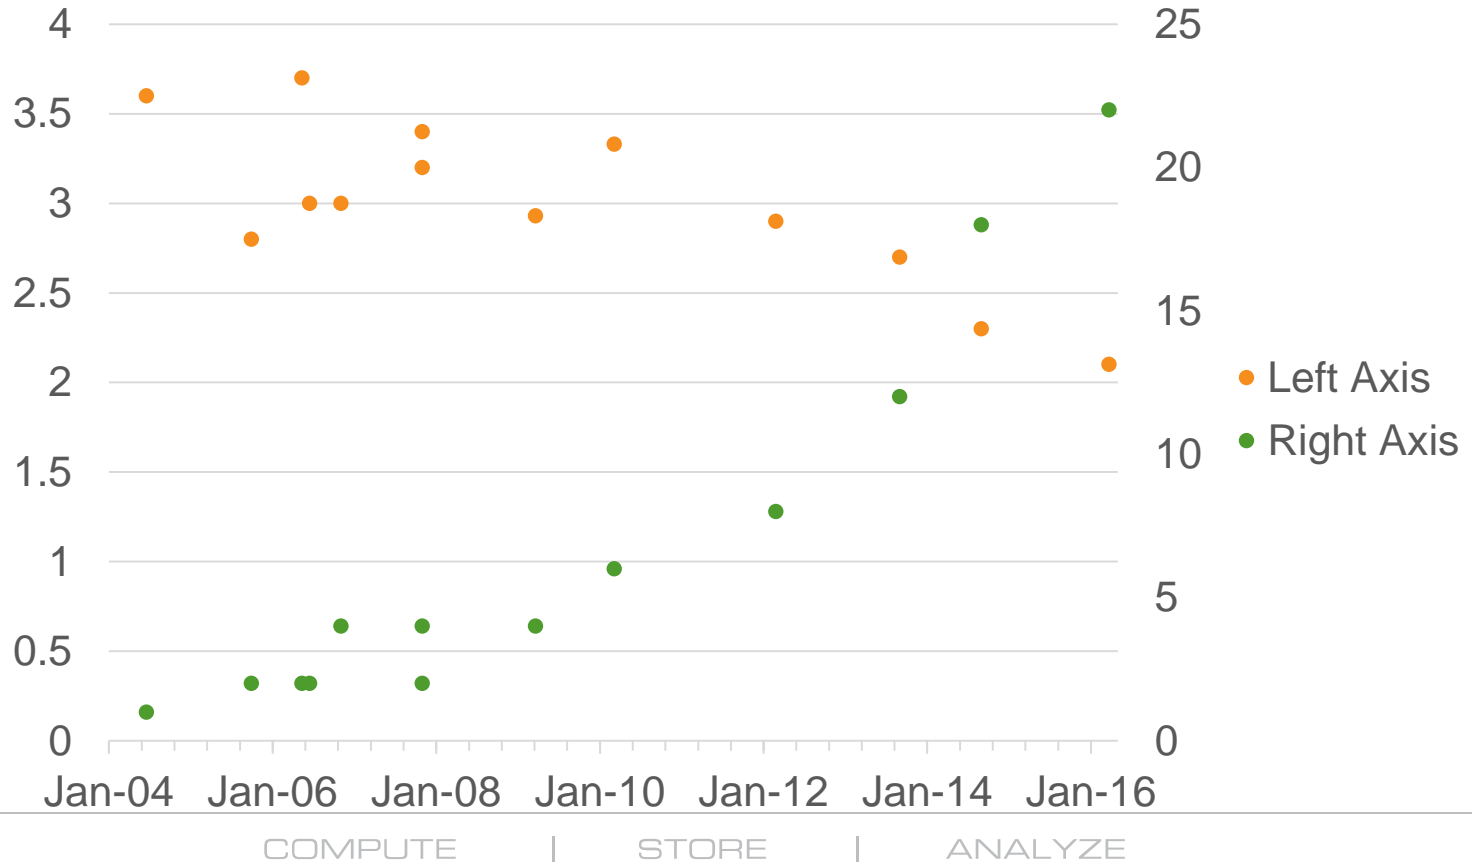

STORE

ANALYZE

Guess the Data!

Clock vs Cores for Intel Xeon CPUs

COMPUTE

STORE

ANALYZE

Historical Performance Trends