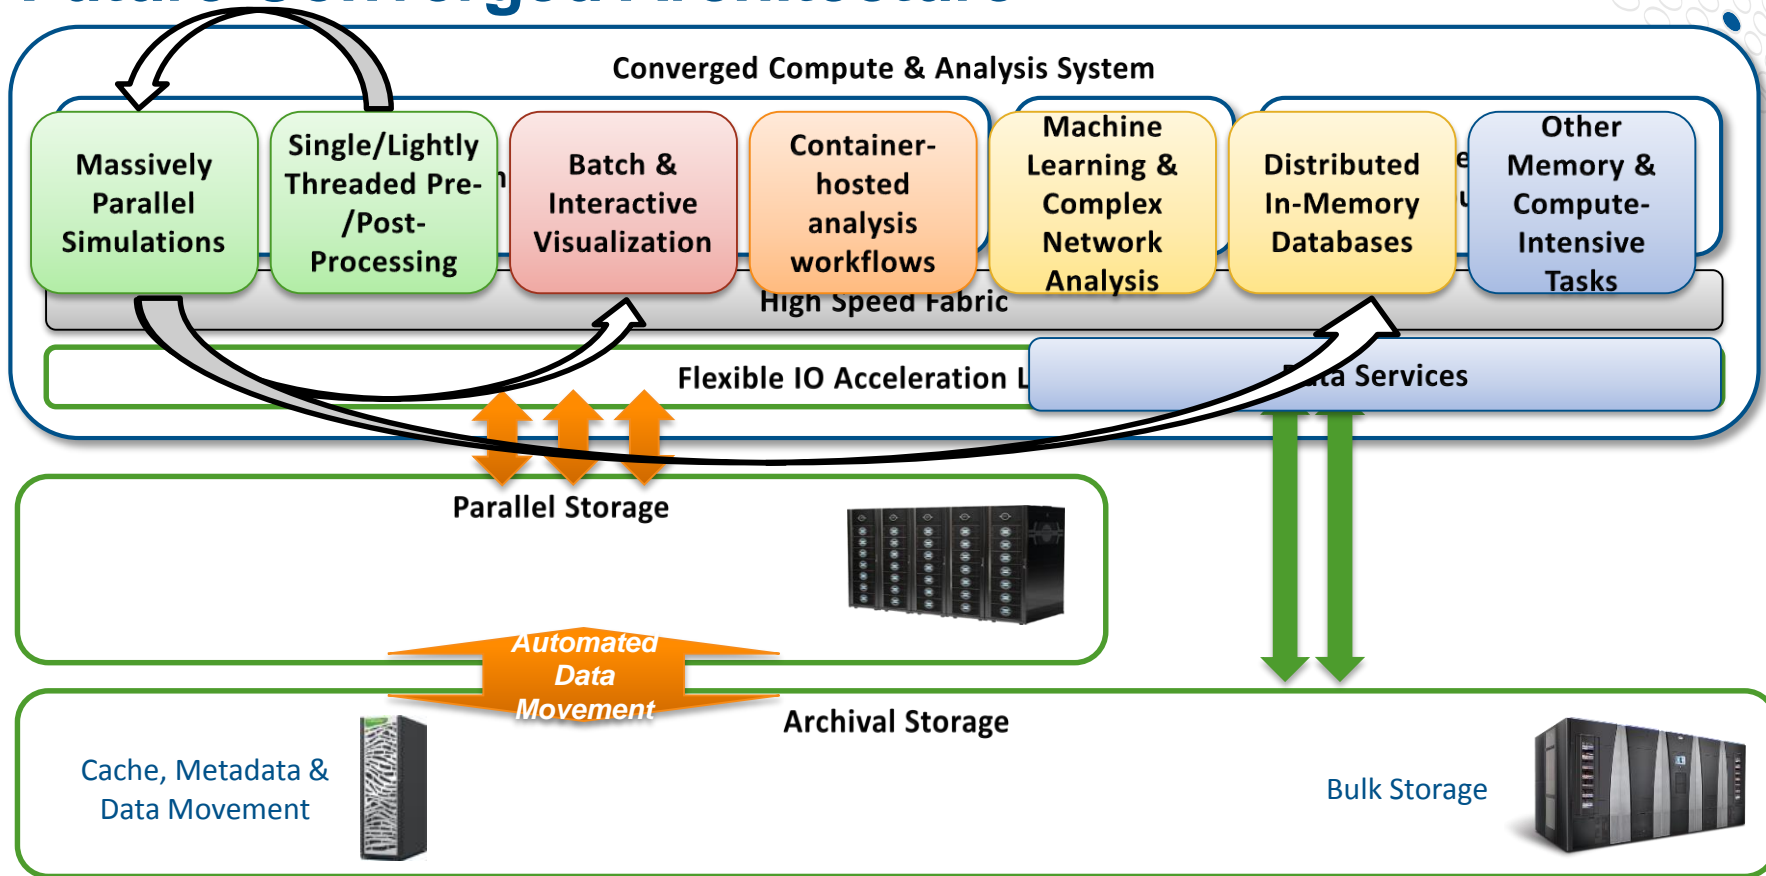

<https://software.intel.com/en-us/articles/what-disclosures-has-intel-made-about-knights-landing>

Exchange of ideas between Supercomputing & “Big Data”

- **Hyperscale web companies have developed many interesting technologies:**
 - Driven by data velocity, volume & variety, combined with resiliency requirements at scale
- **A number could be of particular interest in climate research:**
 - Containerization
 - Flexible & Scalable Data Analysis platforms
 - New Analysis Techniques (such as machine learning)

Future Converged Architecture

COMPUTE

STORE

ANALYZE

COMPUTE

STORE

ANALYZE

The background of the slide is a dramatic, high-contrast image of a stormy sky. Dark, heavy clouds are illuminated from below, creating a bright, ethereal glow. A bright, jagged lightning bolt strikes down from the clouds in the lower-left quadrant. The overall color palette is dominated by deep blues, greys, and bright whites, with a hint of yellow/orange light on the right side.